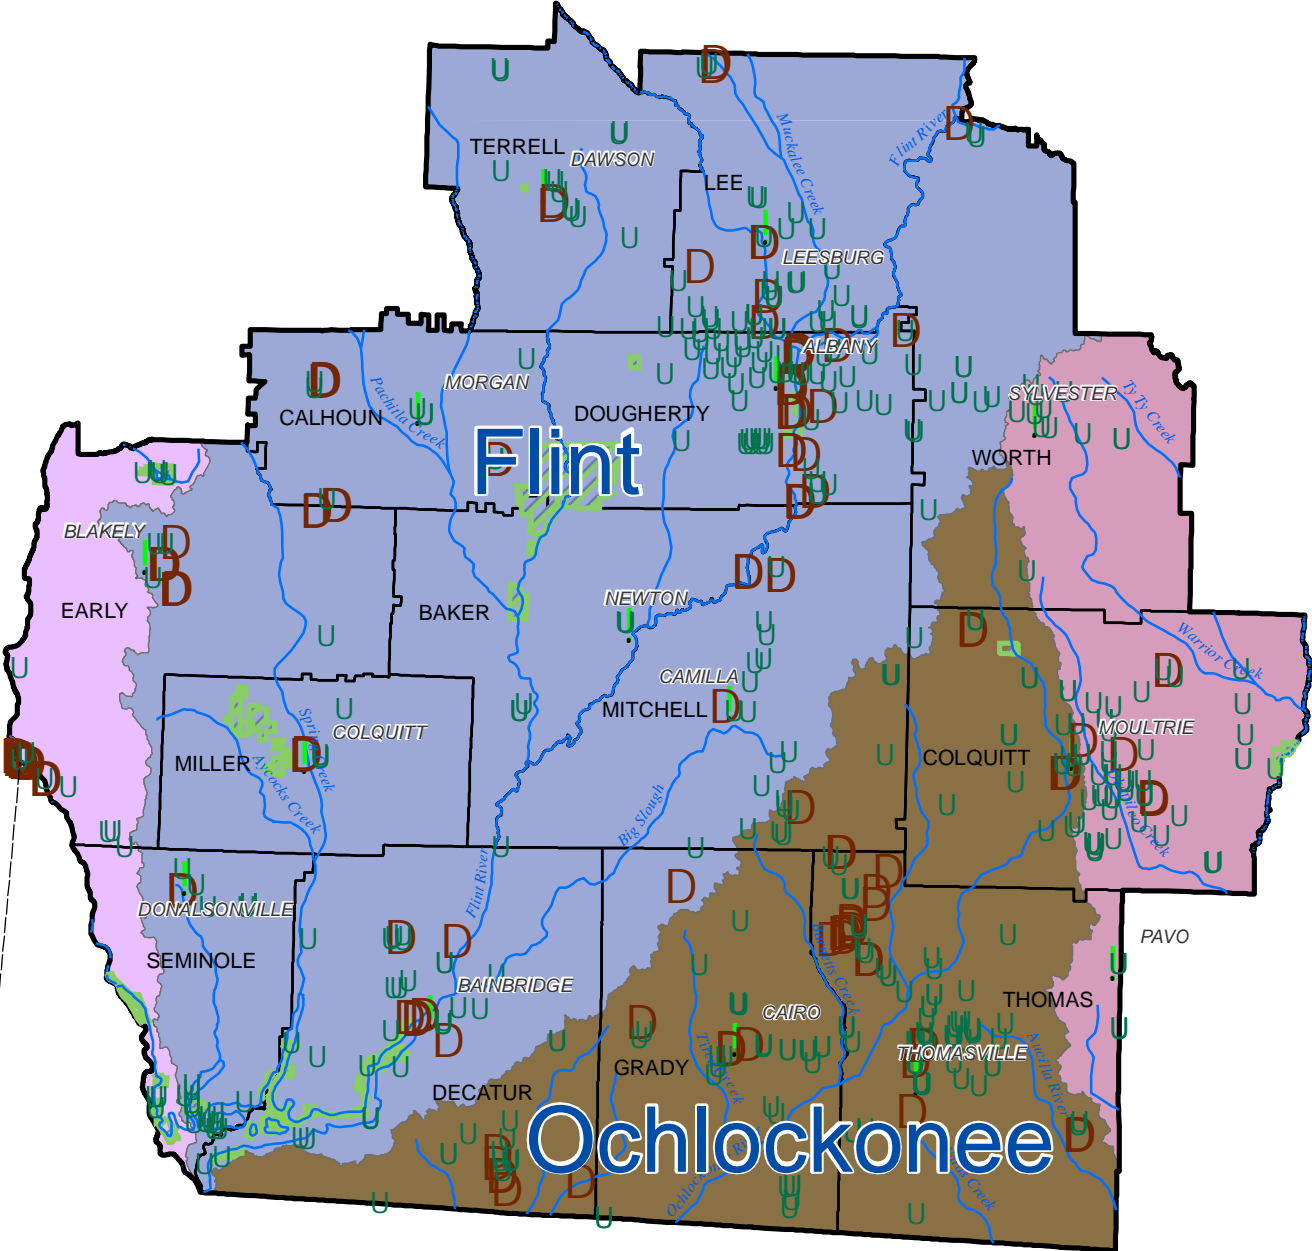

# Lower Flint - Ochlockonee Water Planning Region

- Legend**
- U GW Withdrawals
  - D NPDES
  - ! Cities
  - Rivers
  - ▨ DNR Managed Lands
  - ▭ Counties
  - DNR Basins**
  - ▭ Chattahoochee
  - ▭ Flint
  - ▭ Ochlockonee
  - ▭ Suwannee

0 40 80 160 240 320 Miles